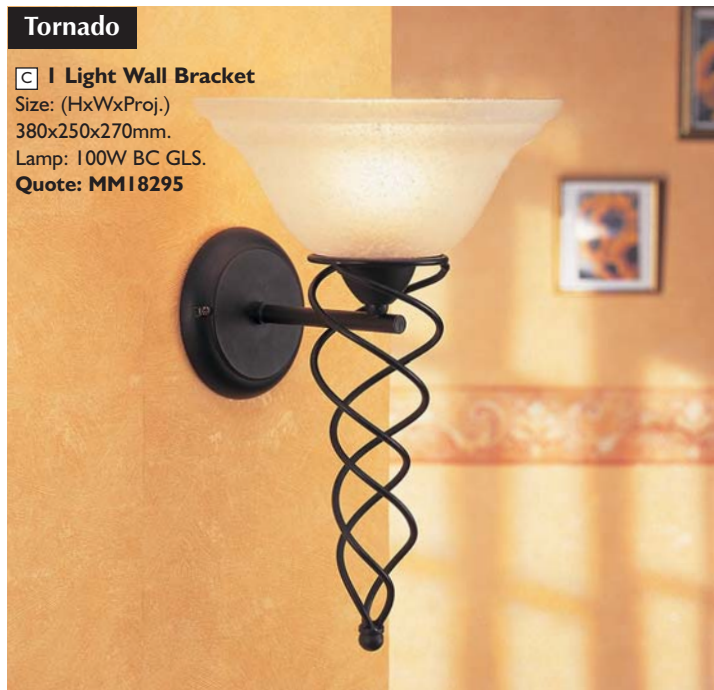

Tornado

C I Light Wall Bracket
Size: (HxWxProj.)
380x250x270mm.
Lamp: 100W BC GLS.
Quote: **MM18295**

Waldorf Range

Brushed chrome finish.
Ivory fabric shade.

D I Light Wall Bracket
Adjustable swing arm.
Size: (HxWxMax. Proj.)
400x395x585mm.
Lamp: 60W BC GLS,
Round or Candle.
Quote: **MM40517**