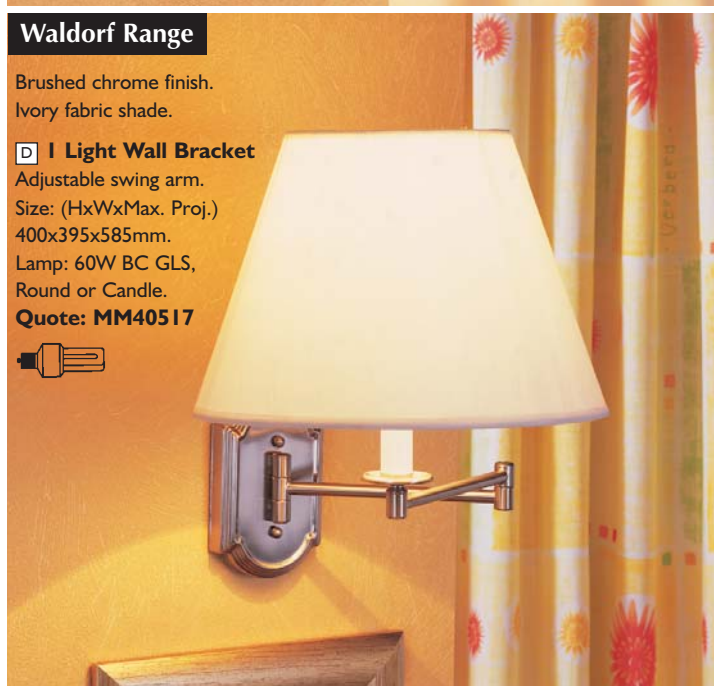

Brushed chrome finish.
Ivory fabric shade.

D I Light Wall Bracket
Adjustable swing arm.
Size: (HxWxMax. Proj.)
400x395x585mm.
Lamp: 60W BC GLS,
Round or Candle.
Quote: **MM40517**

Waldorf

E

Brass finish.
Ivory fabric
shade.