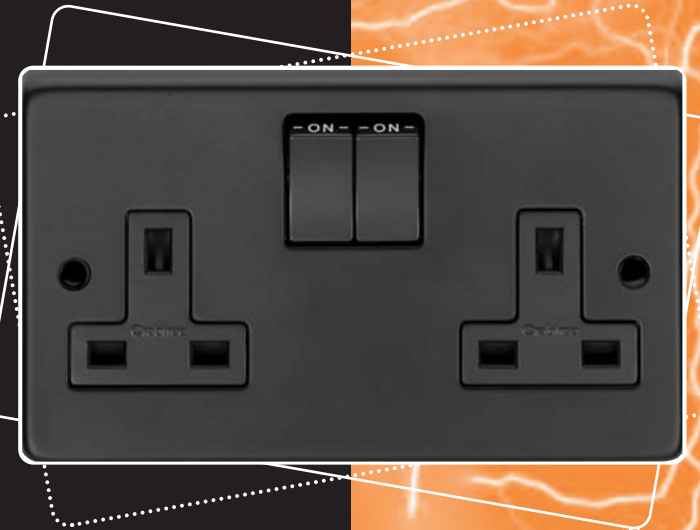

BLACK RANGE