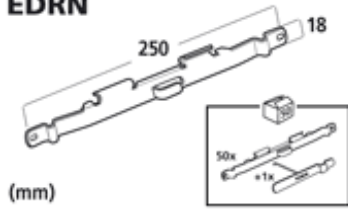

EDRN

			EZ	DC	304L	316L
EDRN	50	0.08	558 241	558 247	-	-