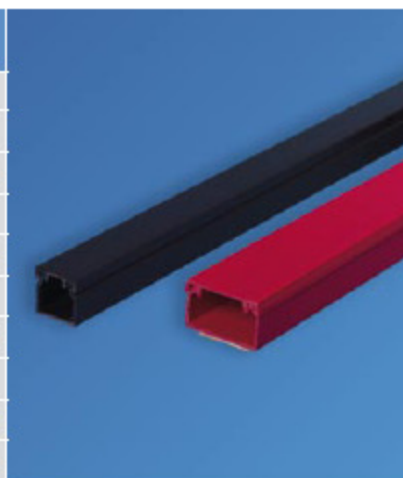

MINI TRUNKING** White - Standardised in 3m lengths		
DESCRIPTION	PACK QTY	REF
16mm x 09mm	75m	FTS 0W
16mm x 16mm	75m	FTS 1W
25mm x 16mm	75m	FTS 2W
40mm x 16mm	30m	FTS 3W
40mm x 25mm	30m	FTS 4W
50mm x 25mm	30m	FTS 5W

SELF ADHESIVE MINI TRUNKING** White - Standardised in 3m lengths		
DESCRIPTION	PACK QTY	REF
10mm x 08mm	150m	FSA 108W
16mm x 09mm	75m	FSA 0W
16mm x 16mm	75m	FSA 1W
25mm x 16mm	75m	FSA 2W
40mm x 16mm	30m	FSA 3W
40mm x 25mm	30m	FSA 4W
50mm x 25mm	30m	FSA 5W

TWIN COMPARTMENT MINI TRUNKING White - Standardised in 3m lengths		
DESCRIPTION	PACK QTY	REF
40mm x 16mm	30m	FTC 3W

MINI TRUNKING COLOURS* Standardised in 3m lengths		
DESCRIPTION	PACK QTY	REF
16mm x 09mm Red	75m	FTS 0R
16mm x 09mm Brown	75m	FTS 0BR
16mm x 16mm Red	75m	FTS 1R
16mm x 16mm Brown	75m	FTS 1BR
25mm x 16mm Red	75m	FTS 2R
25mm x 16mm Brown	75m	FTS 2BR
40mm x 16mm Red	75m	FTS 3R
40mm x 16mm Brown	30m	FTS 3BR
40mm x 25mm Brown	30m	FTS 4BR

MINI TRUNKING WOODGRAIN EFFECT* Standardised in 3m lengths		
DESCRIPTION	PACK QTY	REF
Light Oak	5 x 3m	FTS2 LOK
Mahogany	5 x 3m	FTS2 MHG

EXTERNAL ANGLE	
DESCRIPTION	REF
16mm x 16mm	FEA 1
25mm x 16mm	FEA 2
40mm x 16mm	FEA 3
40mm x 25mm	FEA 4